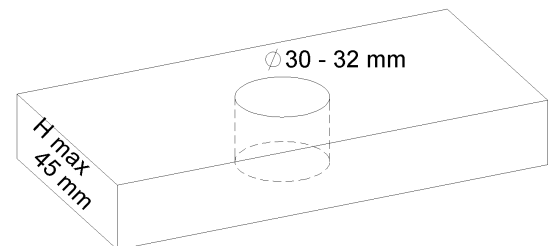

PRODUCT TECHNICAL SHEET

Collection : **JOE**

Ref. : **4586.--.01**

Mitigeur cuisine progressif monotrou

Progressieve ééngreeps wastafelkeukenkraan

Progressive single-lever kitchen mixer

Picture

Product details

Internal mechanism : Ceramic valve progressive

Technical drawing

RA2.V01