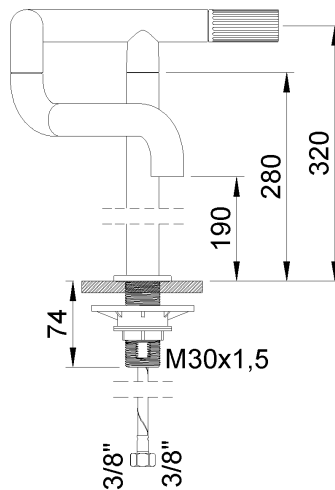

PRODUCT TECHNICAL SHEET

Collection : **JOE**

Ref. : **4586.--.01**

Mitigeur cuisine progressif monotrou

Progressieve ééngreeps wastafelkeukenkraan

Progressive single-lever kitchen mixer

Picture

Product details

Internal mechanism : Ceramic valve progressive

Technical drawing

RA2.V01