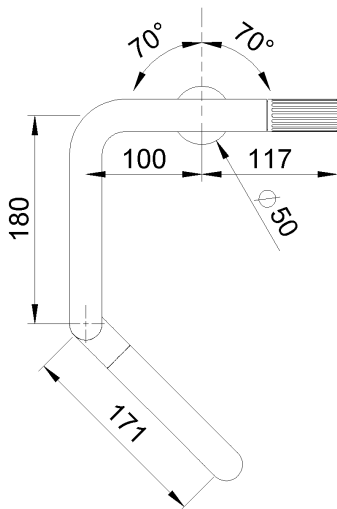

PRODUCT TECHNICAL SHEET

Collection : **JOE**

Ref. : **4586.--.01**

Mitigeur cuisine progressif monotrou

Progressieve ééngreeps wastafelkeukenkraan

Progressive single-lever kitchen mixer

Picture

Product details

Internal mechanism : Ceramic valve progressive

Technical drawing

RA2.V01